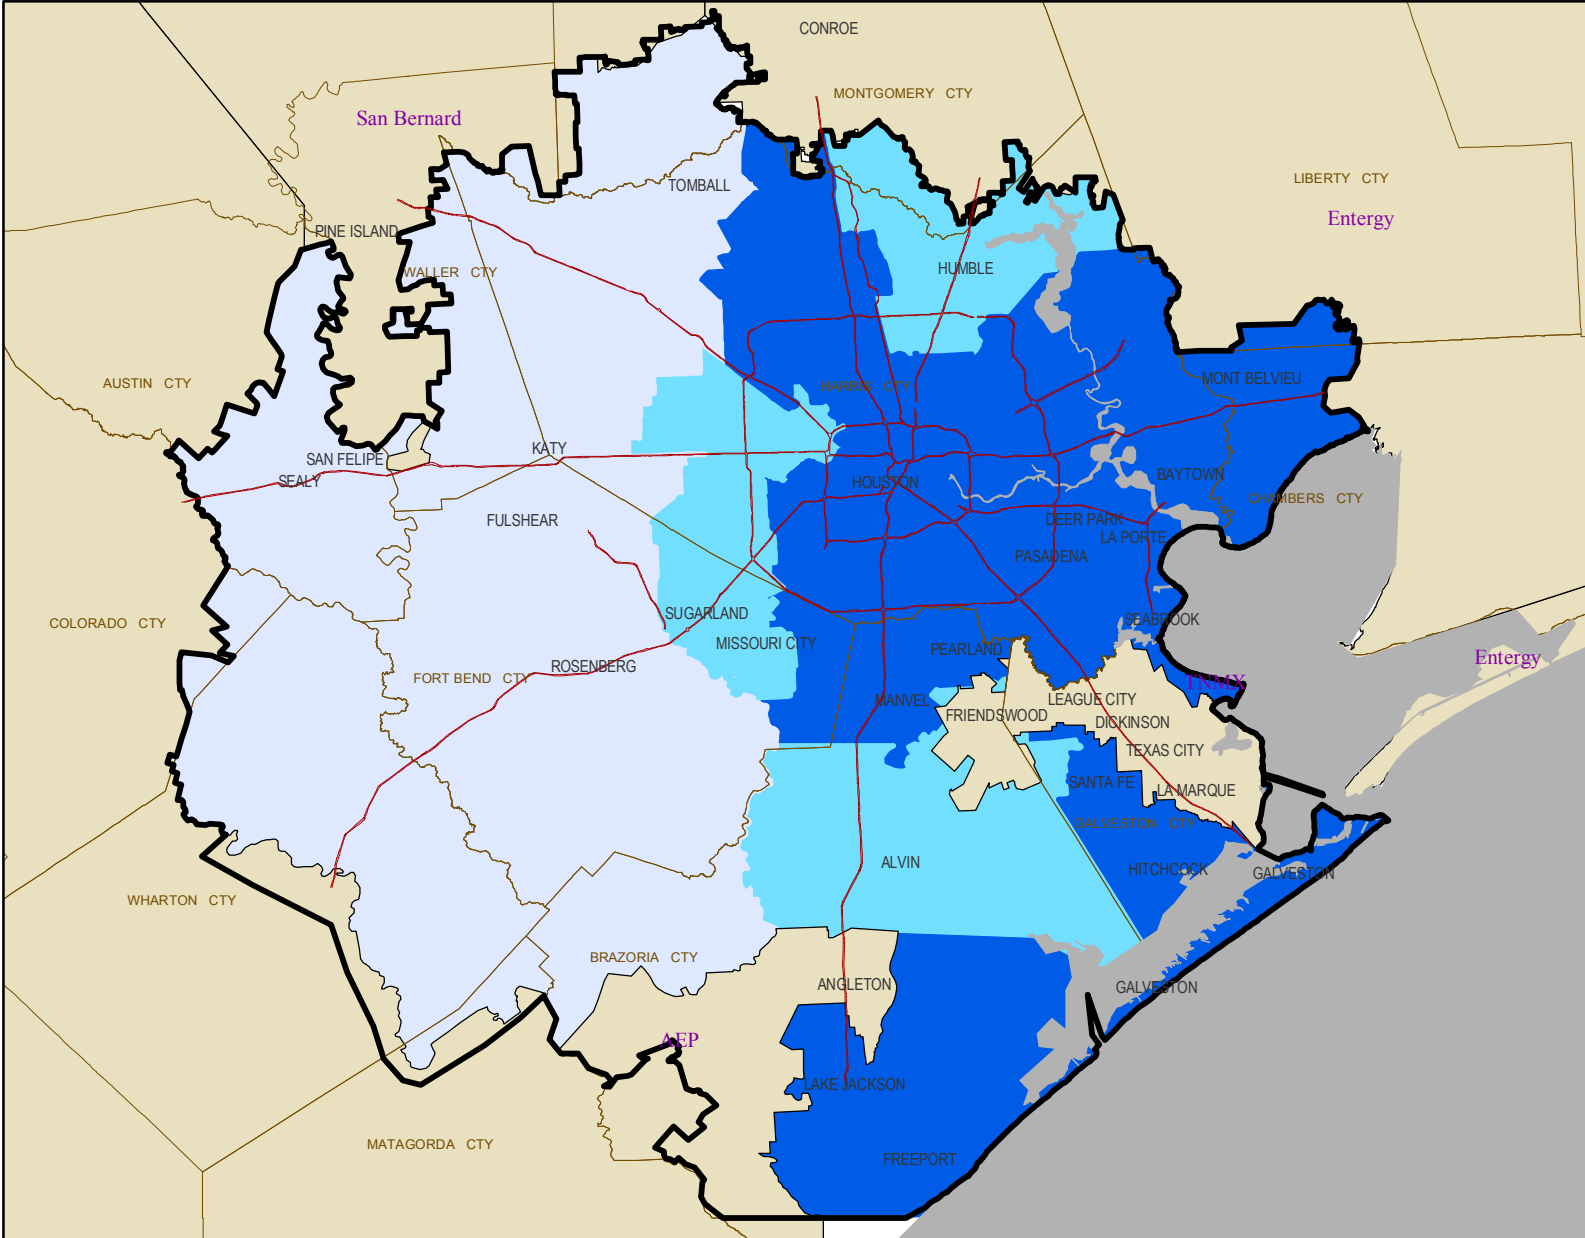

Estimated Time for Completion of Substantial Restoration

As of: 9/17/2008 - 2 PM

Legend

-  By Friday, Sept. 19
-  By Monday, Sept. 22
-  After Monday, Sept. 22

NOTE: IN ANY AREA, THERE WILL BE INDIVIDUAL CUSTOMERS WHO WILL RECEIVE SERVICE EARLIER OR LATER THAN PROJECTED.